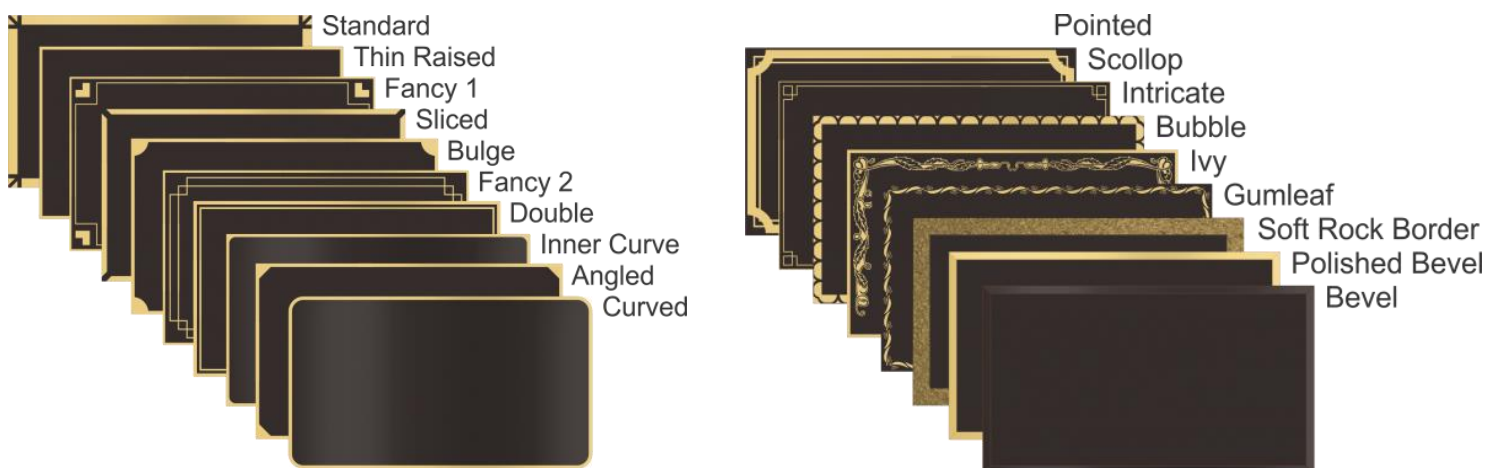

- includes 6 lines \$650

Additional (GST inc.)

Photo Oval (5x7cm, 6x8cm or 7x9cm) \$240

5x7cm oval

6x8cm oval

7x9cm oval

Photo Rectangle (5x7cm, 6x8cm or 7x9cm) \$265

5x7cm rectangle

6x8cm rectangle

7x9cm rectangle

Plaque Background and Border Options

All plaques come with a standard border, standard brown background colour and standard background texture (see below).

Plaque Borders (cost to change border \$32)